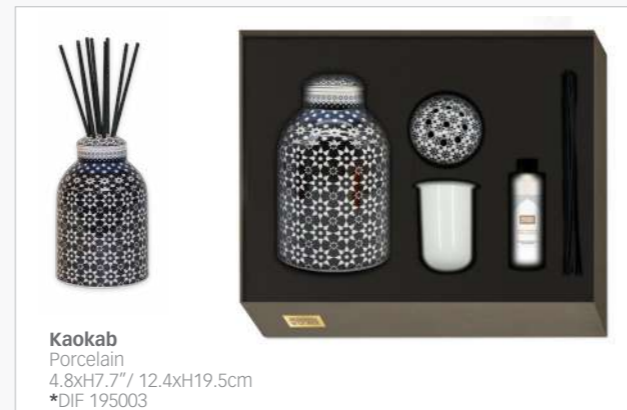

HOME DECOR | OBJET DÉCO

Porcelain Fragrance Diffuser | Diffuseur de Parfum en Porcelaine

To appropriate a scent or a perfume is your way to give an identity to your home. Images d'Orient has created perfume diffusers with different fragrances to suit your interior. These fragrances are made in the UK, and are free of alcohol and pesticides. Little trick: to transform your diffuser into a beautiful vase, just remove the 2 top cap elements and place some flowers!

S'approprier une senteur ou un parfum, c'est vouloir donner une identité à sa maison. Images d'Orient a créé des diffuseurs d'ambiance dont les parfums nous viennent du Royaume-Uni et sont sans alcool ni pesticide. La petite astuce pour transformer ce diffuseur en vase décoratif, est de retirer les deux éléments qui servent de couvercle et d'y placer un joli bouquet de fleurs !

Components / Composants

- Vase / Vase
- Vase Cover / Couvercle de vase
- Fragrance Container / Flacon de parfum d'intérieur
- Fragrance sticks / Bâtonnets de fragrance
- 150 ml Fragrance / Eau de parfum d'intérieur de 150ml

Available Fragrances / Fragrances Disponibles

- Amber & Patchouli / Ambre & Patchouli
- Damson & Jasmine / Damson & Jasmin
- Rose & Oud
- Sandalwood / Bois de Santal

* Product sold in a Gift Package 12.2x10.4xH5.5" / 31x26.5xH14cm