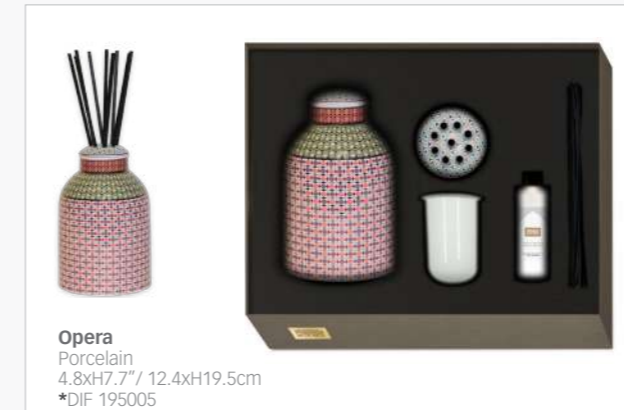

HOME DECOR | OBJET DÉCO

Porcelain Fragrance Diffuser | Diffuseur de Parfum en Porcelaine

To appropriate a scent or a perfume is your way to give an identity to your home. Images d'Orient has created perfume diffusers with different fragrances to suit your interior. These fragrances are made in the UK, and are free of alcohol and pesticides. Little trick: to transform your diffuser into a beautiful vase, just remove the 2 top cap elements and place some flowers!

S'approprier une senteur ou un parfum, c'est vouloir donner une identité à sa maison. Images d'Orient a créé des diffuseurs d'ambiance dont les parfums nous viennent du Royaume-Uni et sont sans alcool ni pesticide. La petite astuce pour transformer ce diffuseur en vase décoratif, est de retirer les deux éléments qui servent de couvercle et d'y placer un joli bouquet de fleurs !

Components / Composants

- Vase / Vase
- Vase Cover / Couvercle de vase
- Fragrance Container / Flacon de parfum d'intérieur
- Fragrance sticks / Bâtonnets de fragrance
- 150 ml Fragrance / Eau de parfum d'intérieur de 150ml

Available Fragrances / Fragrances Disponibles

- Amber & Patchouli / Ambre & Patchouli
- Damson & Jasmine / Damson & Jasmin
- Rose & Oud
- Sandalwood / Bois de Santal

* Product sold in a Gift Package 12.2x10.4xH5.5" / 31x26.5xH14cm