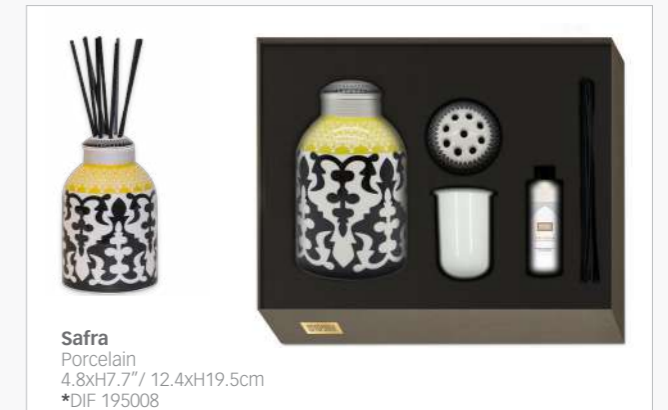

HOME DECOR | OBJET DÉCO

Porcelain Fragrance Diffuser | Diffuseur de Parfum en Porcelaine

To appropriate a scent or a perfume is your way to give an identity to your home. Images d'Orient has created perfume diffusers with different fragrances to suit your interior. These fragrances are made in the UK, and are free of alcohol and pesticides. Little trick: to transform your diffuser into a beautiful vase, just remove the 2 top cap elements and place some flowers!

S'approprier une senteur ou un parfum, c'est vouloir donner une identité à sa maison. Images d'Orient a créé des diffuseurs d'ambiance dont les parfums nous viennent du Royaume-Uni et sont sans alcool ni pesticide. La petite astuce pour transformer ce diffuseur en vase décoratif, est de retirer les deux éléments qui servent de couvercle et d'y placer un joli bouquet de fleurs !

Components / Composants

- Vase / Vase
- Vase Cover / Couvercle de vase
- Fragrance Container / Flacon de parfum d'intérieur
- Fragrance sticks / Bâtonnets de fragrance
- 150 ml Fragrance / Eau de parfum d'intérieur de 150ml

Available Fragrances / Fragrances Disponibles

- Amber & Patchouli / Ambre & Patchouli
- Damson & Jasmine / Damson & Jasmin
- Rose & Oud
- Sandalwood / Bois de Santal

* Product sold in a Gift Package 12.2x10.4xH5.5" / 31x26.5xH14cm