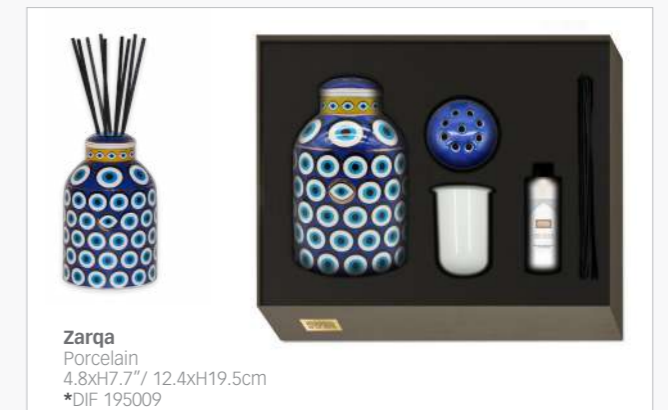

HOME DECOR | OBJET DÉCO

Porcelain Fragrance Diffuser | Diffuseur de Parfum en Porcelaine

To appropriate a scent or a perfume is your way to give an identity to your home. Images d'Orient has created perfume diffusers with different fragrances to suit your interior. These fragrances are made in the UK, and are free of alcohol and pesticides. Little trick: to transform your diffuser into a beautiful vase, just remove the 2 top cap elements and place some flowers!

S'approprier une senteur ou un parfum, c'est vouloir donner une identité à sa maison. Images d'Orient a créé des diffuseurs d'ambiance dont les parfums nous viennent du Royaume-Uni et sont sans alcool ni pesticide. La petite astuce pour transformer ce diffuseur en vase décoratif, est de retirer les deux éléments qui servent de couvercle et d'y placer un joli bouquet de fleurs !

Components / Composants

- Vase / Vase
- Vase Cover / Couvercle de vase
- Fragrance Container / Flacon de parfum d'intérieur
- Fragrance sticks / Bâtonnets de fragrance
- 150 ml Fragrance / Eau de parfum d'intérieur de 150ml

Available Fragrances / Fragrances Disponibles

- Amber & Patchouli / Ambre & Patchouli
- Damson & Jasmine / Damson & Jasmin
- Rose & Oud
- Sandalwood / Bois de Santal

* Product sold in a Gift Package 12.2x10.4xH5.5" / 31x26.5xH14cm