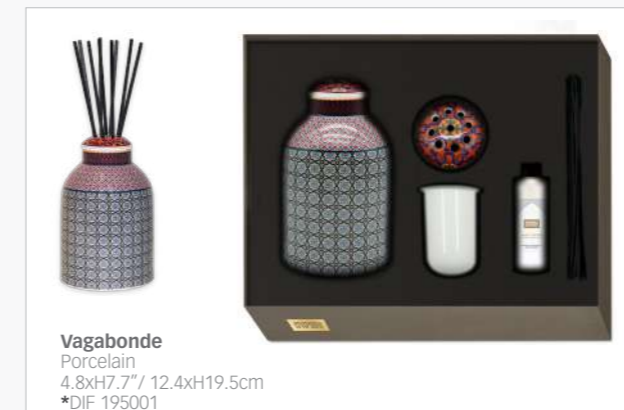

HOME DECOR | OBJET DÉCO

Porcelain Fragrance Diffuser | Diffuseur de Parfum en Porcelaine

To appropriate a scent or a perfume is your way to give an identity to your home. Images d'Orient has created perfume diffusers with different fragrances to suit your interior. These fragrances are made in the UK, and are free of alcohol and pesticides. Little trick: to transform your diffuser into a beautiful vase, just remove the 2 top cap elements and place some flowers!

S'approprier une senteur ou un parfum, c'est vouloir donner une identité à sa maison. Images d'Orient a créé des diffuseurs d'ambiance dont les parfums nous viennent du Royaume-Uni et sont sans alcool ni pesticide. La petite astuce pour transformer ce diffuseur en vase décoratif, est de retirer les deux éléments qui servent de couvercle et d'y placer un joli bouquet de fleurs !

Components / Composants

- Vase / Vase
- Vase Cover / Couvercle de vase
- Fragrance Container / Flacon de parfum d'intérieur
- Fragrance sticks / Bâtonnets de fragrance
- 150 ml Fragrance / Eau de parfum d'intérieur de 150ml

Available Fragrances / Fragrances Disponibles

- Amber & Patchouli / Ambre & Patchouli
- Damson & Jasmine / Damson & Jasmin
- Rose & Oud
- Sandalwood / Bois de Santal

* Product sold in a Gift Package 12.2x10.4xH5.5" / 31x26.5xH14cm