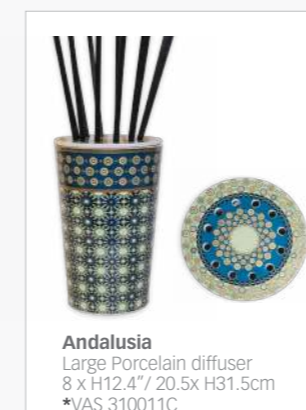

HOME DECOR | OBJET DÉCO

Porcelain Fragrance Diffuser | Diffuseur de Parfum en Porcelaine

To appropriate a scent or a perfume is your way to give an identity to your home. Images d'Orient has created perfume diffusers with different fragrances to suit your interior. These fragrances are made in the UK, and are free of alcohol and pesticides. Little trick: to transform your diffuser into a beautiful vase, just remove the 2 top cap elements and place some flowers!

S'approprier une senteur ou un parfum, c'est vouloir donner une identité à sa maison. Images d'Orient a créé des diffuseurs d'ambiance dont les parfums nous viennent du Royaume-Uni et sont sans alcool ni pesticide. La petite astuce pour transformer ce diffuseur en vase décoratif, est de retirer les deux éléments qui servent de couvercle et d'y placer un joli bouquet de fleurs !

Components / Composants

- Vase / Vase
- Vase Cover / Couvercle de vase
- Fragrance Container / Flacon de parfum d'intérieur
- Fragrance sticks / Bâtonnets de fragrance
- 150 ml Fragrance / Eau de parfum d'intérieur de 150ml

Available Fragrances / Fragrances Disponibles

- Amber & Patchouli / Ambre & Patchouli
- Damson & Jasmine / Damson & Jasmin
- Rose & Oud
- Sandalwood / Bois de Santal

* Product sold in a Gift Package 12.2x10.4xH5.5" / 31x26.5xH14cm