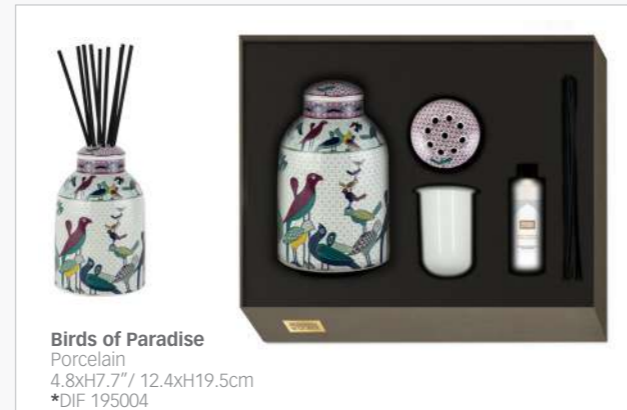

HOME DECOR | OBJET DÉCO

Porcelain Fragrance Diffuser | Diffuseur de Parfum en Porcelaine

To appropriate a scent or a perfume is your way to give an identity to your home. Images d'Orient has created perfume diffusers with different fragrances to suit your interior. These fragrances are made in the UK, and are free of alcohol and pesticides. Little trick: to transform your diffuser into a beautiful vase, just remove the 2 top cap elements and place some flowers!

S'approprier une senteur ou un parfum, c'est vouloir donner une identité à sa maison. Images d'Orient a créé des diffuseurs d'ambiance dont les parfums nous viennent du Royaume-Uni et sont sans alcool ni pesticide. La petite astuce pour transformer ce diffuseur en vase décoratif, est de retirer les deux éléments qui servent de couvercle et d'y placer un joli bouquet de fleurs !

Components / Composants

- Vase / Vase
- Vase Cover / Couvercle de vase
- Fragrance Container / Flacon de parfum d'intérieur
- Fragrance sticks / Bâtonnets de fragrance
- 150 ml Fragrance / Eau de parfum d'intérieur de 150ml

Available Fragrances / Fragrances Disponibles

- Amber & Patchouli / Ambre & Patchouli
- Damson & Jasmine / Damson & Jasmin
- Rose & Oud
- Sandalwood / Bois de Santal

* Product sold in a Gift Package 12.2x10.4xH5.5" / 31x26.5xH14cm