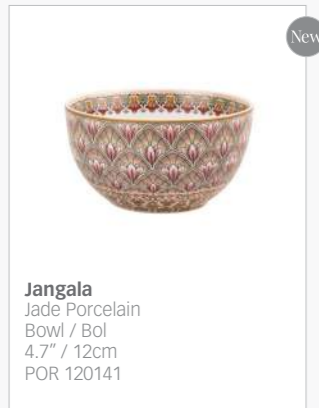

Kashmir
New Bone Porcelain
Set of 4 Bowls / Set de 4 Bols
3.7" / 9.5cm
*POR 950054

Kashmir
Jade Porcelain
Bowl / Bol
4.7" / 12cm
POR 120131