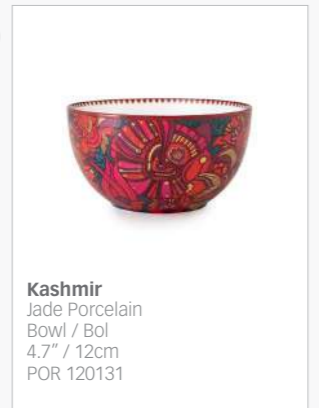

Zarqa
New Bone Porcelain
Set of 4 Bowls / Set de 4 Bols
3.7" / 9.5cm
*POR 950044

Kashmir Combo
New Bone Porcelain
Set of 4 Bowls / Set de 4 Bols
4.7" / 12cm
*POR 120164

Kashmir
Jade Porcelain
Bowl / Bol
4.7" / 12cm
POR 120131