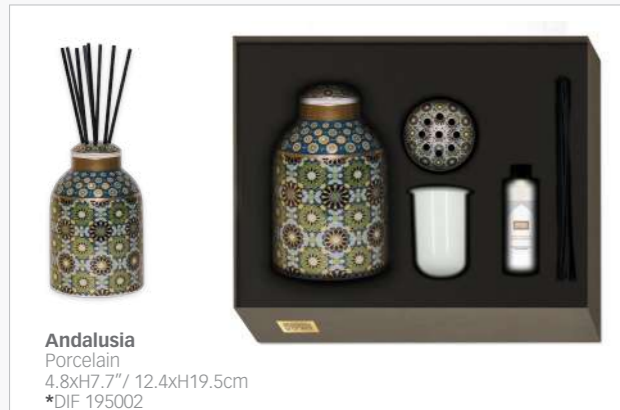

HOME DECOR | OBJET DÉCO

Porcelain Fragrance Diffuser | Diffuseur de Parfum en Porcelaine

To appropriate a scent or a perfume is your way to give an identity to your home. Images d'Orient has created perfume diffusers with different fragrances to suit your interior. These fragrances are made in the UK, and are free of alcohol and pesticides. Little trick: to transform your diffuser into a beautiful vase, just remove the 2 top cap elements and place some flowers!

S'approprier une senteur ou un parfum, c'est vouloir donner une identité à sa maison. Images d'Orient a créé des diffuseurs d'ambiance dont les parfums nous viennent du Royaume-Uni et sont sans alcool ni pesticide. La petite astuce pour transformer ce diffuseur en vase décoratif, est de retirer les deux éléments qui servent de couvercle et d'y placer un joli bouquet de fleurs !

Components / Composants

- Vase / Vase
- Vase Cover / Couvercle de vase
- Fragrance Container / Flacon de parfum d'intérieur
- Fragrance sticks / Bâtonnets de fragrance
- 150 ml Fragrance / Eau de parfum d'intérieur de 150ml

Available Fragrances / Fragrances Disponibles

- Amber & Patchouli / Ambre & Patchouli
- Damson & Jasmine / Damson & Jasmin
- Rose & Oud
- Sandalwood / Bois de Santal

* Product sold in a Gift Package 12.2x10.4xH5.5" / 31x26.5xH14cm