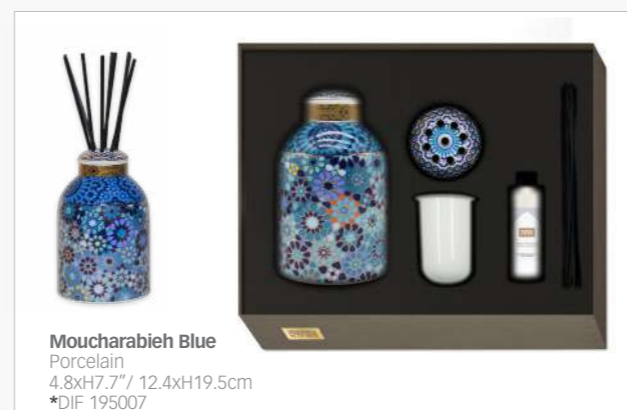

HOME DECOR | OBJET DÉCO

Porcelain Fragrance Diffuser | Diffuseur de Parfum en Porcelaine

To appropriate a scent or a perfume is your way to give an identity to your home. Images d'Orient has created perfume diffusers with different fragrances to suit your interior. These fragrances are made in the UK, and are free of alcohol and pesticides. Little trick: to transform your diffuser into a beautiful vase, just remove the 2 top cap elements and place some flowers!

S'approprier une senteur ou un parfum, c'est vouloir donner une identité à sa maison. Images d'Orient a créé des diffuseurs d'ambiance dont les parfums nous viennent du Royaume-Uni et sont sans alcool ni pesticide. La petite astuce pour transformer ce diffuseur en vase décoratif, est de retirer les deux éléments qui servent de couvercle et d'y placer un joli bouquet de fleurs !

Components / Composants

- Vase / Vase
- Vase Cover / Couvercle de vase
- Fragrance Container / Flacon de parfum d'intérieur
- Fragrance sticks / Bâtonnets de fragrance
- 150 ml Fragrance / Eau de parfum d'intérieur de 150ml

Available Fragrances / Fragrances Disponibles

- Amber & Patchouli / Ambre & Patchouli
- Damson & Jasmine / Damson & Jasmin
- Rose & Oud
- Sandalwood / Bois de Santal

* Product sold in a Gift Package 12.2x10.4xH5.5" / 31x26.5xH14cm