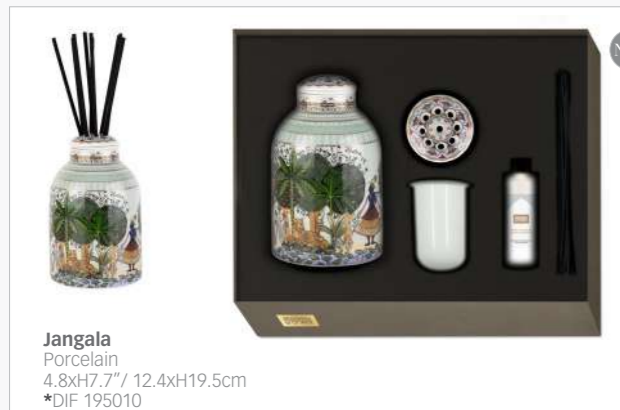

HOME DECOR | OBJET DÉCO

Porcelain Fragrance Diffuser | Diffuseur de Parfum en Porcelaine

To appropriate a scent or a perfume is your way to give an identity to your home. Images d'Orient has created perfume diffusers with different fragrances to suit your interior. These fragrances are made in the UK, and are free of alcohol and pesticides. Little trick: to transform your diffuser into a beautiful vase, just remove the 2 top cap elements and place some flowers!

S'approprier une senteur ou un parfum, c'est vouloir donner une identité à sa maison. Images d'Orient a créé des diffuseurs d'ambiance dont les parfums nous viennent du Royaume-Uni et sont sans alcool ni pesticide. La petite astuce pour transformer ce diffuseur en vase décoratif, est de retirer les deux éléments qui servent de couvercle et d'y placer un joli bouquet de fleurs !

Components / Composants

- Vase / Vase
- Vase Cover / Couvercle de vase
- Fragrance Container / Flacon de parfum d'intérieur
- Fragrance sticks / Bâtonnets de fragrance
- 150 ml Fragrance / Eau de parfum d'intérieur de 150ml

Available Fragrances / Fragrances Disponibles

- Amber & Patchouli / Ambre & Patchouli
- Damson & Jasmine / Damson & Jasmin
- Rose & Oud
- Sandalwood / Bois de Santal

* Product sold in a Gift Package 12.2x10.4xH5.5" / 31x26.5xH14cm