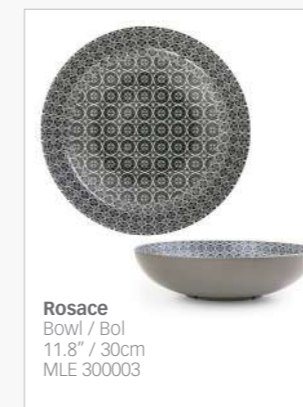

Istoria
Bowl / Bol
11.8" / 30cm
MLE 300006

Rosace
Bowl / Bol
11.8" / 30cm
MLE 300003

* Product sold in a Gift Package