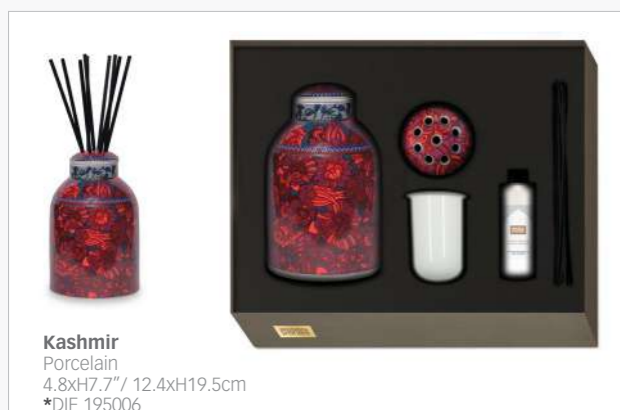

HOME DECOR | OBJET DÉCO

Porcelain Fragrance Diffuser | Diffuseur de Parfum en Porcelaine

To appropriate a scent or a perfume is your way to give an identity to your home. Images d'Orient has created perfume diffusers with different fragrances to suit your interior. These fragrances are made in the UK, and are free of alcohol and pesticides. Little trick: to transform your diffuser into a beautiful vase, just remove the 2 top cap elements and place some flowers!

S'approprier une senteur ou un parfum, c'est vouloir donner une identité à sa maison. Images d'Orient a créé des diffuseurs d'ambiance dont les parfums nous viennent du Royaume-Uni et sont sans alcool ni pesticide. La petite astuce pour transformer ce diffuseur en vase décoratif, est de retirer les deux éléments qui servent de couvercle et d'y placer un joli bouquet de fleurs !

Components / Composants

- Vase / Vase
- Vase Cover / Couvercle de vase
- Fragrance Container / Flacon de parfum d'intérieur
- Fragrance sticks / Bâtonnets de fragrance
- 150 ml Fragrance / Eau de parfum d'intérieur de 150ml

Available Fragrances / Fragrances Disponibles

- Amber & Patchouli / Ambre & Patchouli
- Damson & Jasmine / Damson & Jasmin
- Rose & Oud
- Sandalwood / Bois de Santal

* Product sold in a Gift Package 12.2x10.4xH5.5" / 31x26.5xH14cm