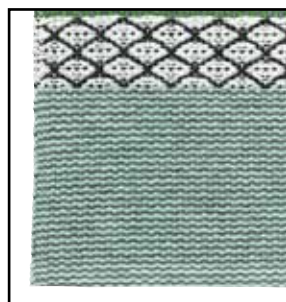

SIZE 70x50, 70x100, 70x150, 70x200, 70x250, 70x300 cm
70x350, 70x400, 70x450 cm
150x100, 150x150, 150x200, 150x250 cm
170x200, 170x250 cm
200x200, 200x250, 200x300 cm

MATERIAL PHTHALATE FREE PVC, POLYESTER - 90/10

www.horredsmattan.se