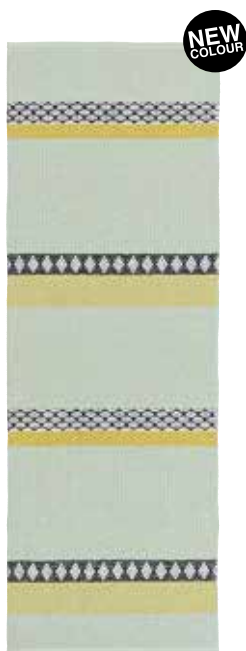

SAVANNE

VINYL

16915 AQUA